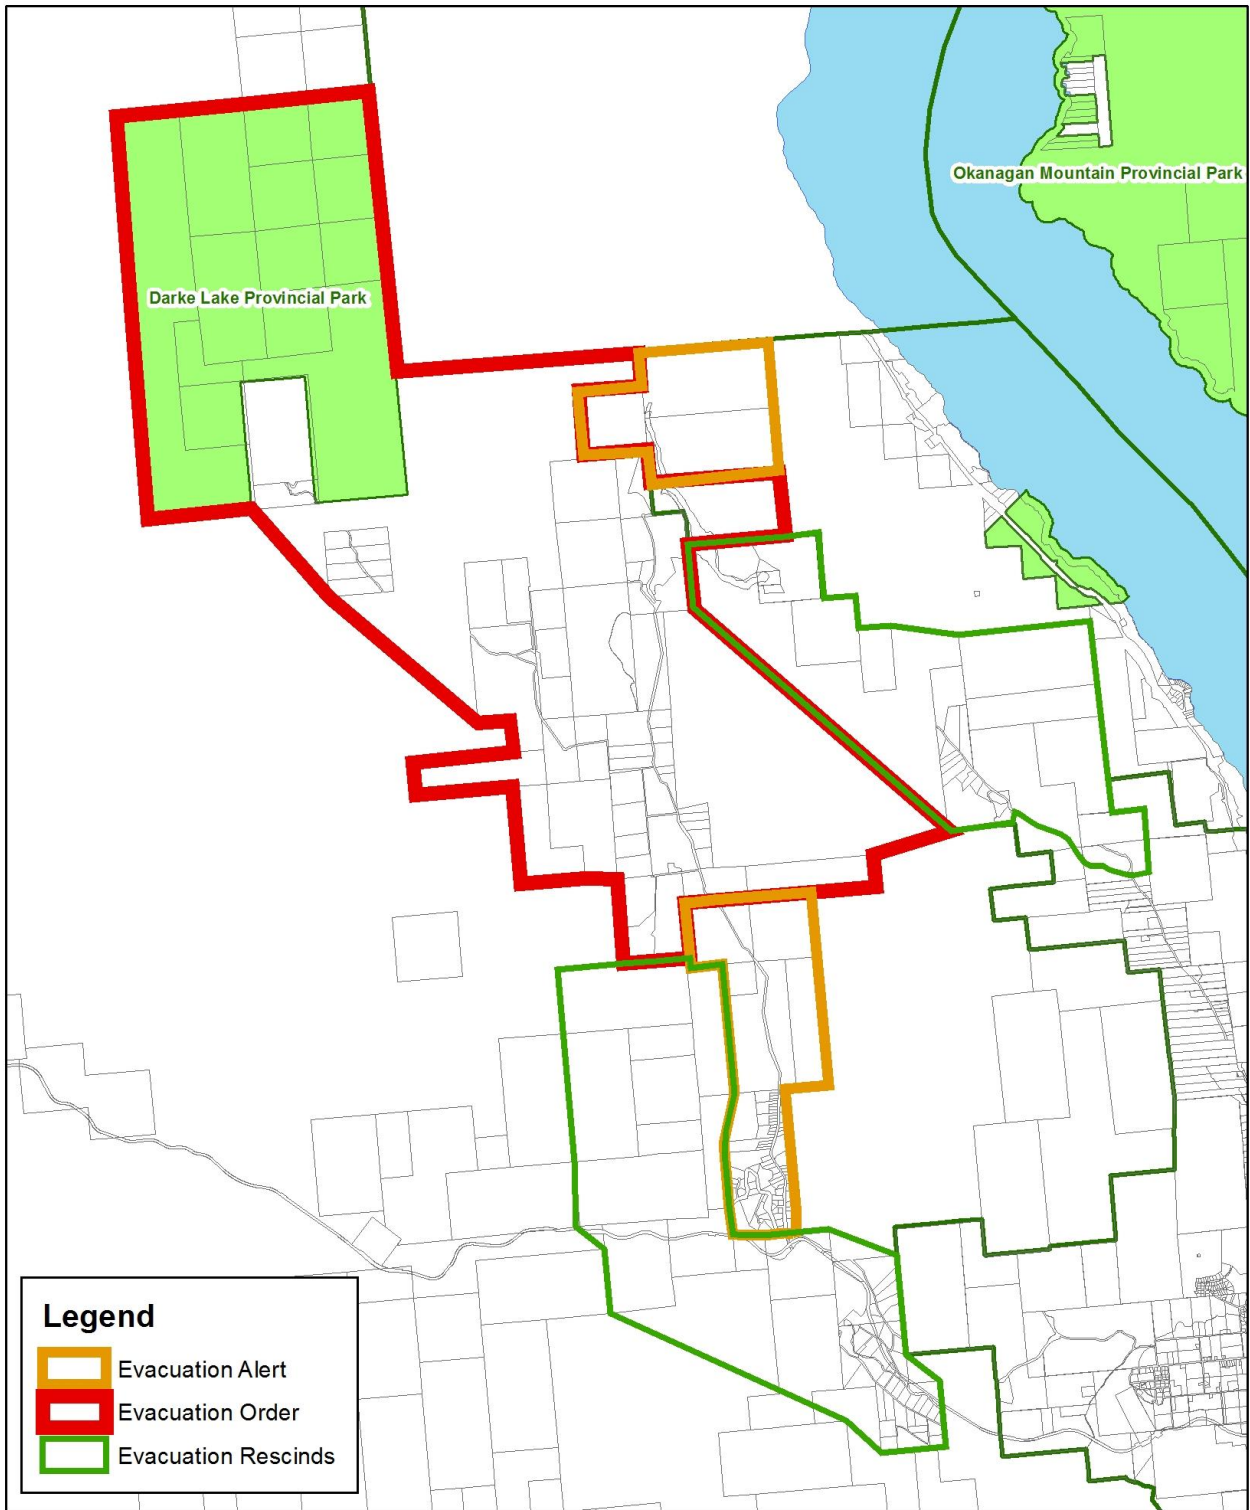

Legend

- Evacuation Alert
- Evacuation Order
- Evacuation Rescinds

Evacuation Alert (Faulder/Fish Lake Rd.) - UPDATED

08/Sep/21