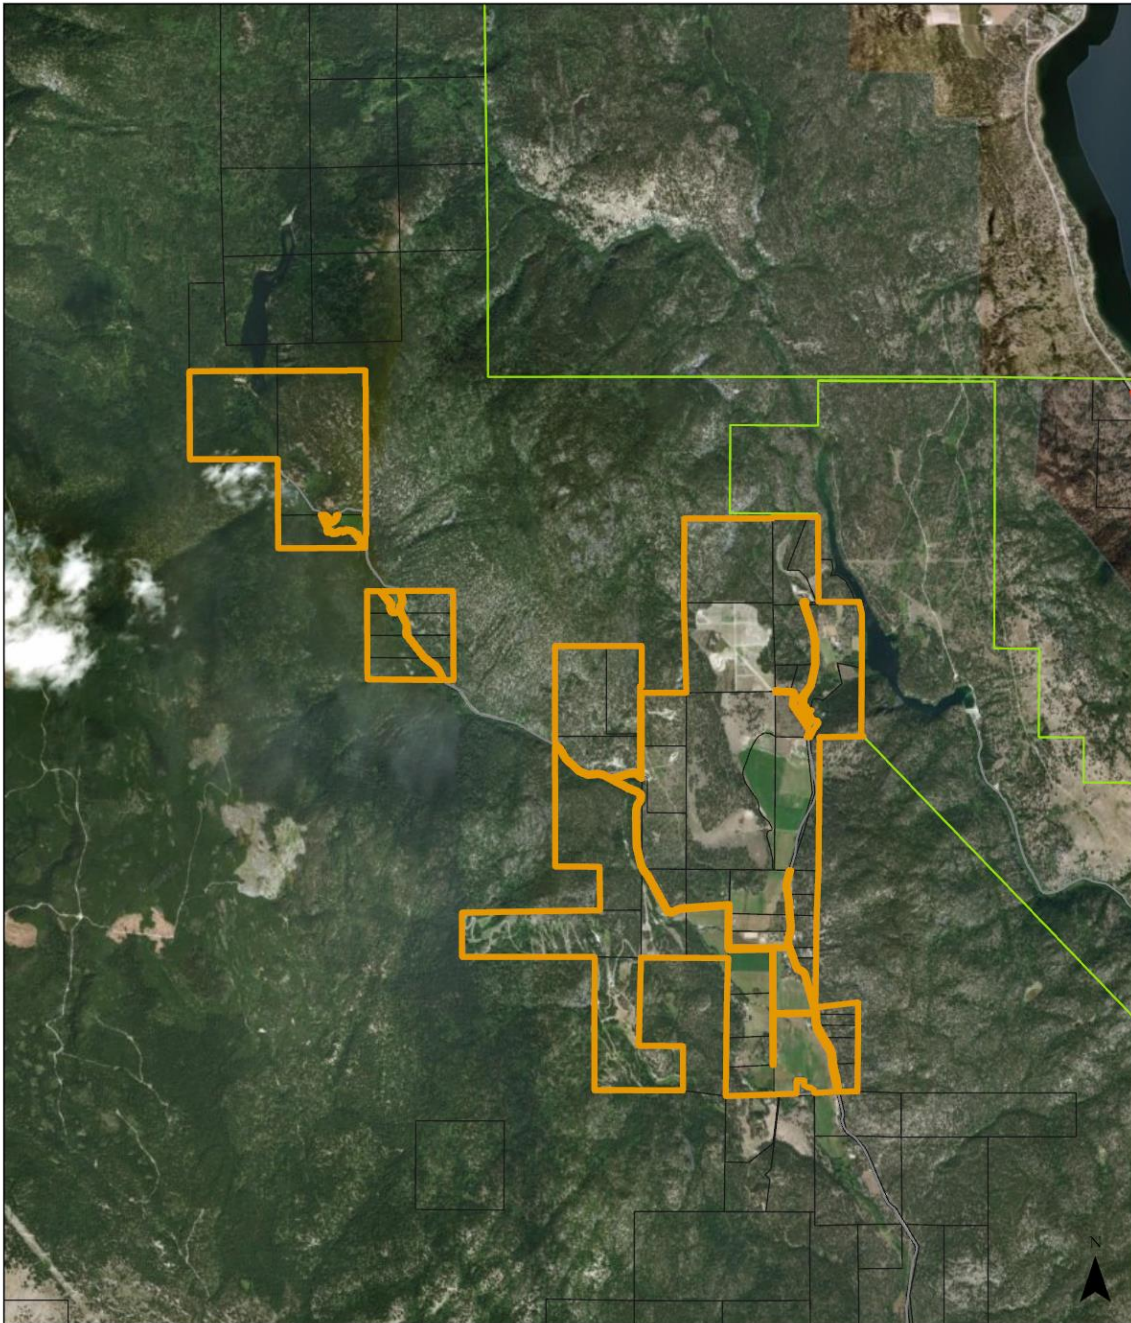

Meadow Valley Road:

Evacuation Alert - Mt Eneas West
Start Time - July 21, 2018
Regional District Okanagan-Similkameen

- Evac Alert
- Evac Order
- Evac Rescinded
- RDOS Electoral Bdry