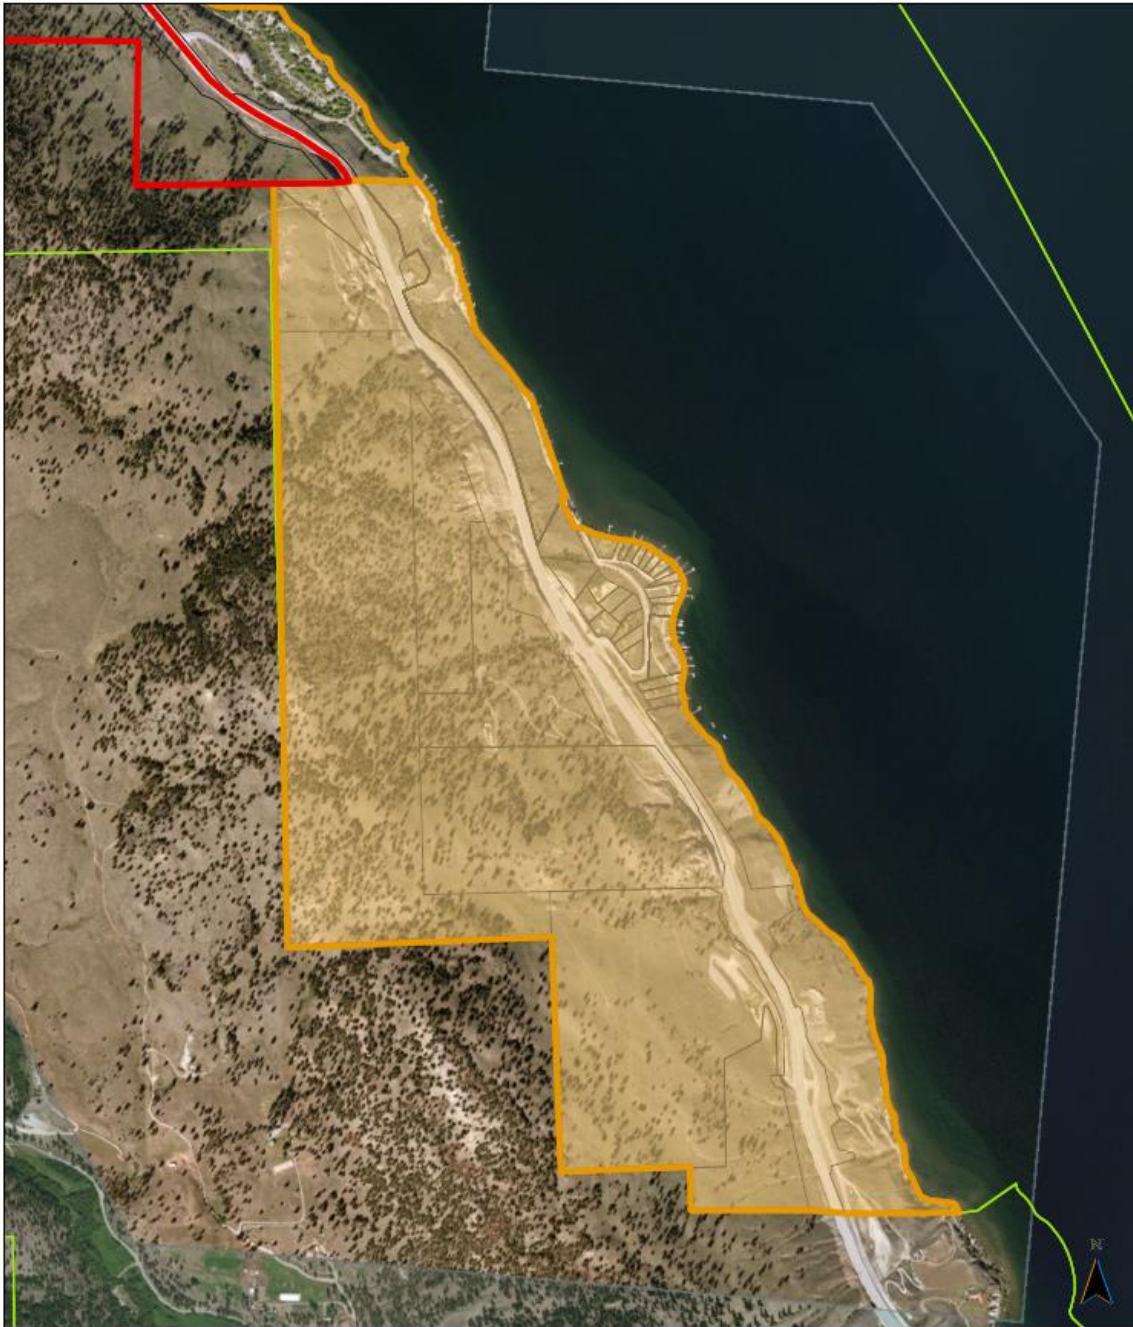

North Beach:

Evacuation Alert - North Beach
Start Time - July 21, 2018
Regional District Okanagan-Similkameen

- Evac Alert
- Evac Order
- Evac Rescinded
- RDOS Electoral Bdry