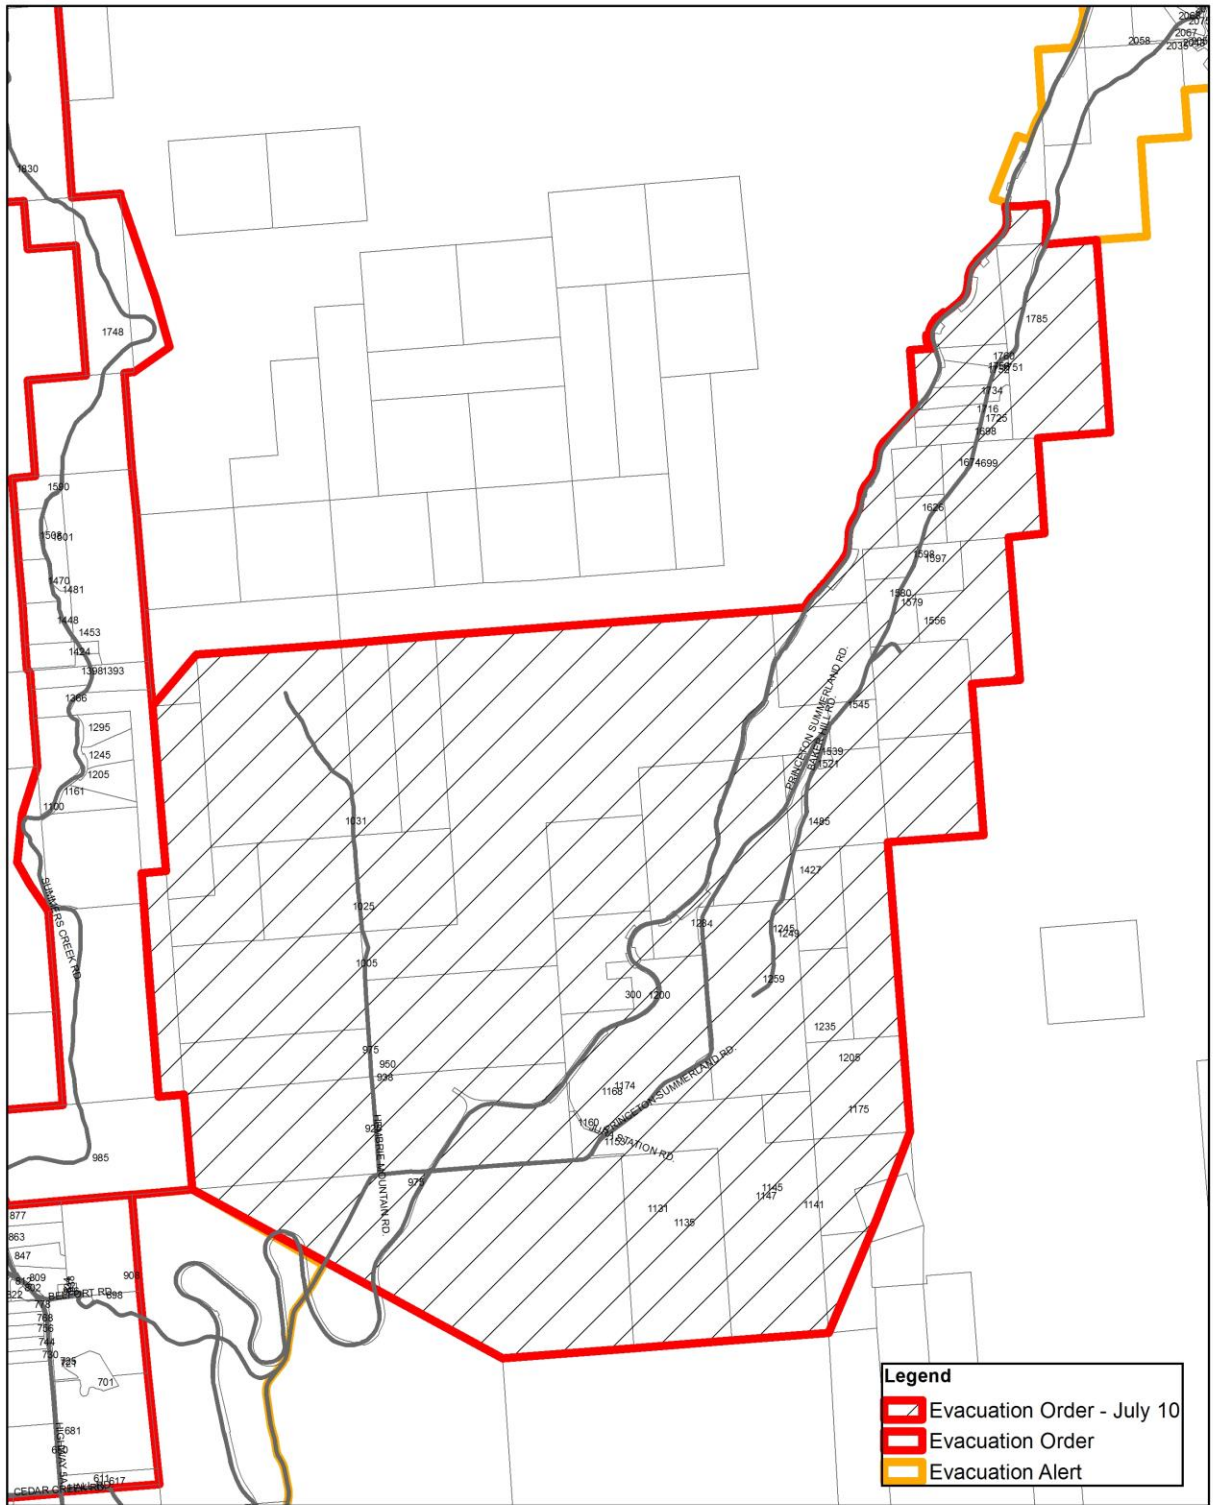

Evacuation Order
July 10, 2017, 16:00