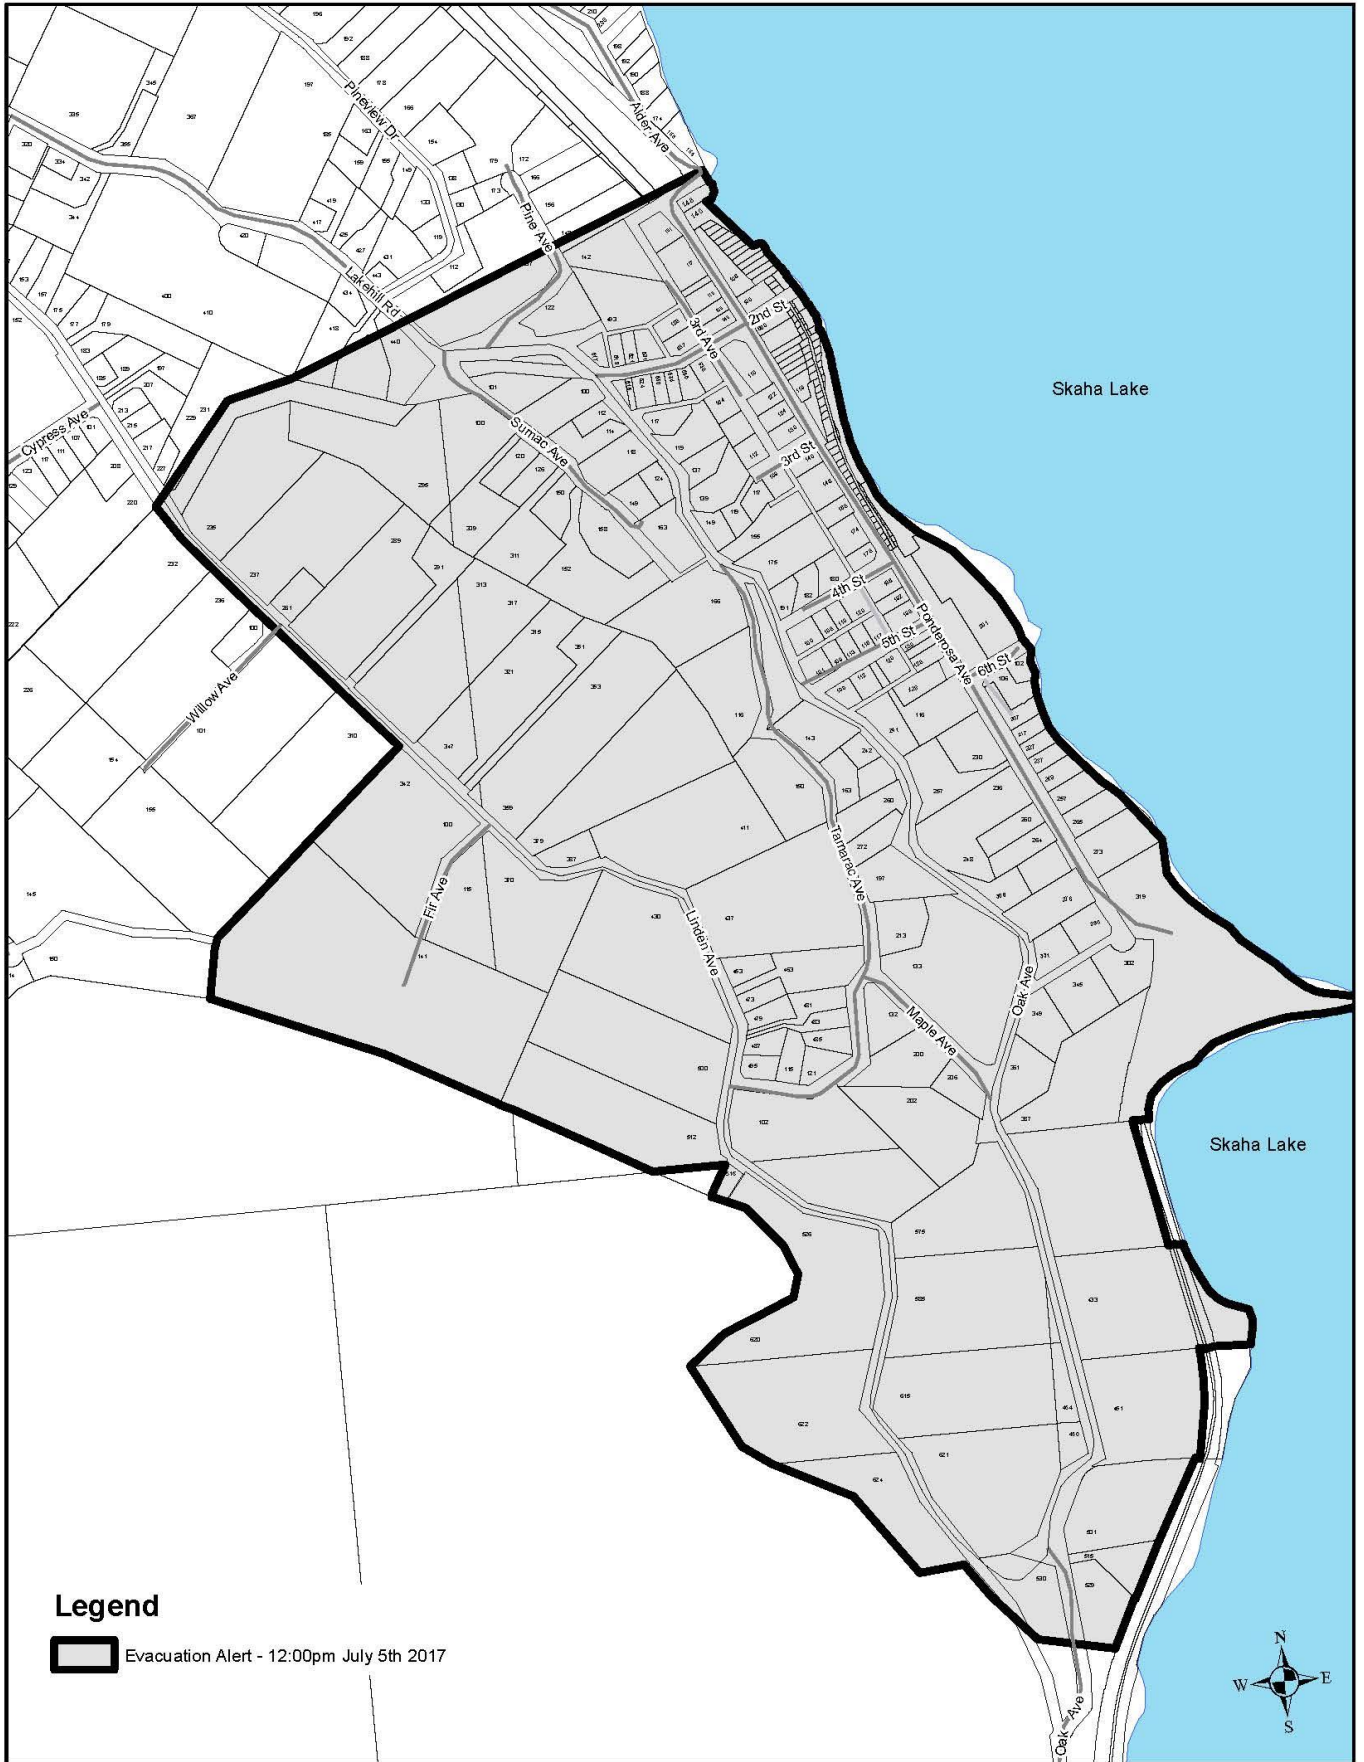

REGIONAL DISTRICT OF OKANAGAN-SIMILKAMEEN

INFORMATION RELEASE

July 5, 2017 at Noon

Evacuation Order Lifted in Kaleden But Advisory Evacuation Alert Still in Effect

The Evacuation Order for properties in Kaleden has been rescinded but an advisory Evacuation Alert remains in effect for 186 properties. The fire is presently being fought by the Kaleden Fire Department with support from the BC Wildfire Service. **At this time, 234 individuals have registered with Emergency Social Services from the Kaleden area.**

Due to hot spots remaining in the area, 186 properties are still placed under advisory Evacuation Alert. The advisory Evacuation Alert comprises the entire southern half of Kaleden. **Residents and guests in the advisory Evacuation Alert area should remain at their properties but should be prepared to evacuate as required.** Residents in the advisory Alert area are asked to limit the amount of vehicles they use to reduce congestion in the area.

Non-residents should stay away from the south end of Kaleden. Vehicles parked along road ways can delay first responders that are fighting the fire.

A map of the total Evacuation Alert area is below. For a complete list of the 186 properties under alert visit www.rdos.bc.ca and click on '2017 EOC' on the top right hand side.

Map below

Legend

 Evacuation Alert - 12:00pm July 5th 2017