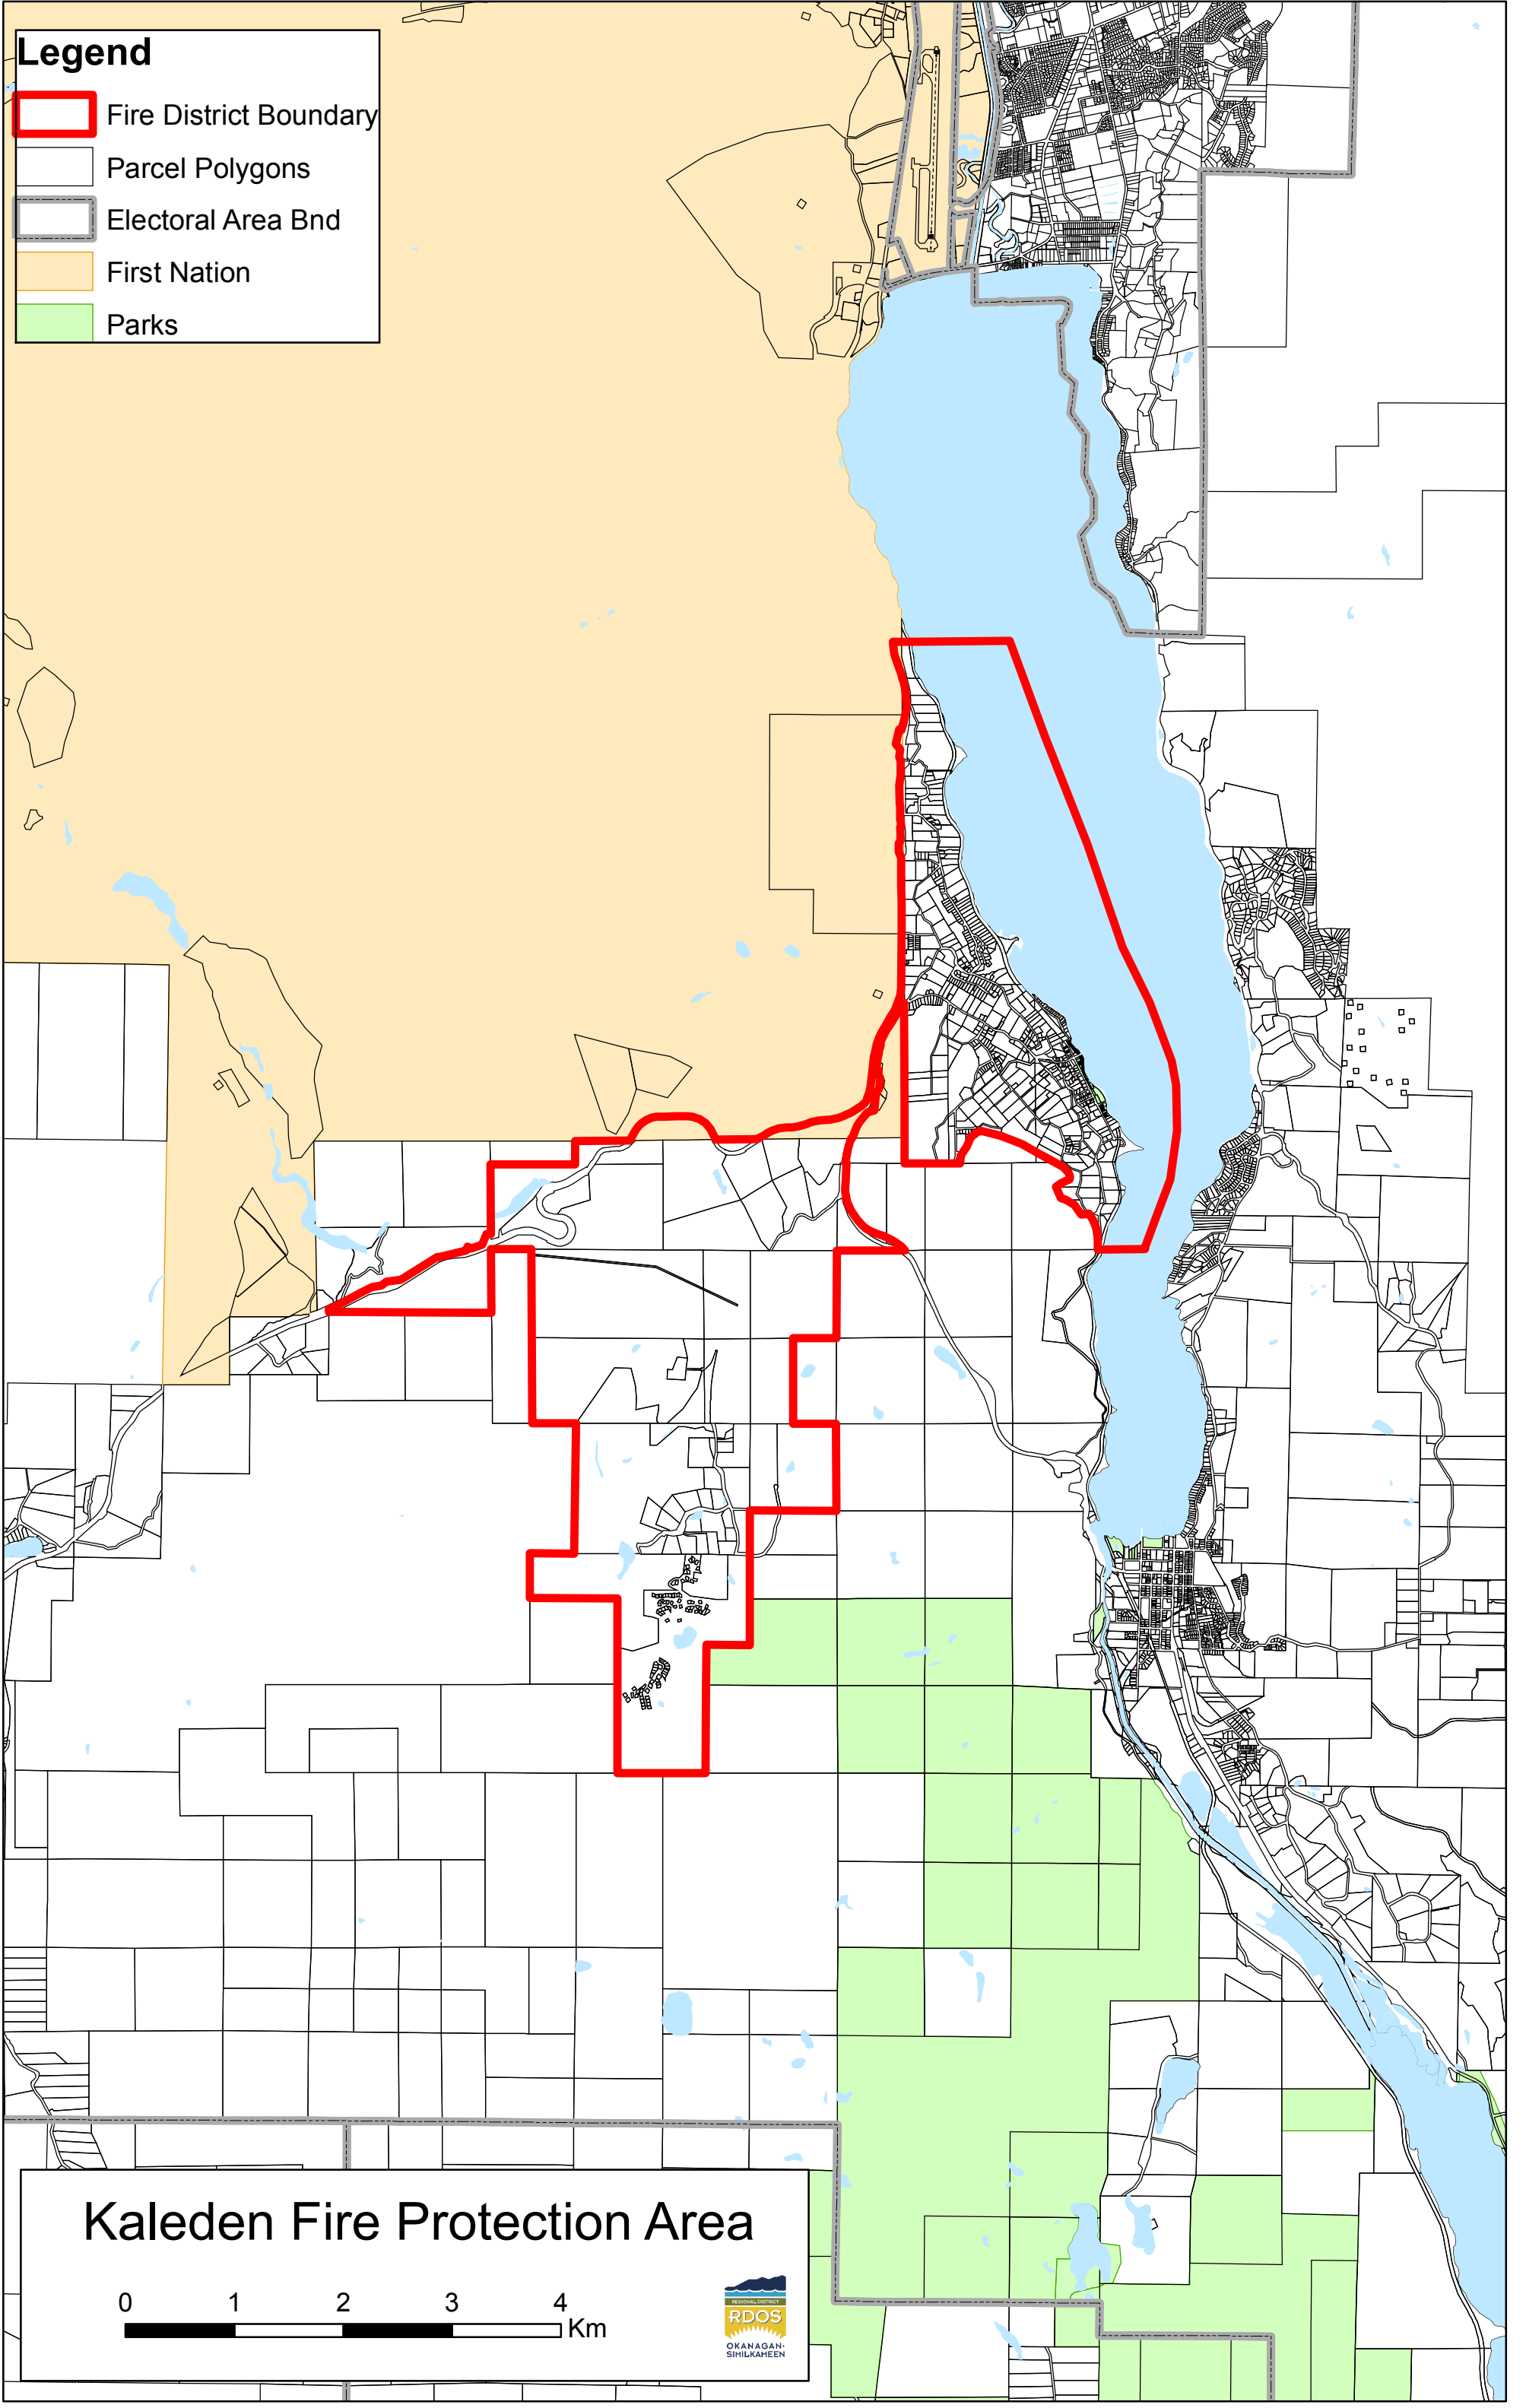

# Legend

-  Fire District Boundary
-  Parcel Polygons
-  Electoral Area Bnd
-  First Nation
-  Parks

## Kaleden Fire Protection Area

0 1 2 3 4 Km