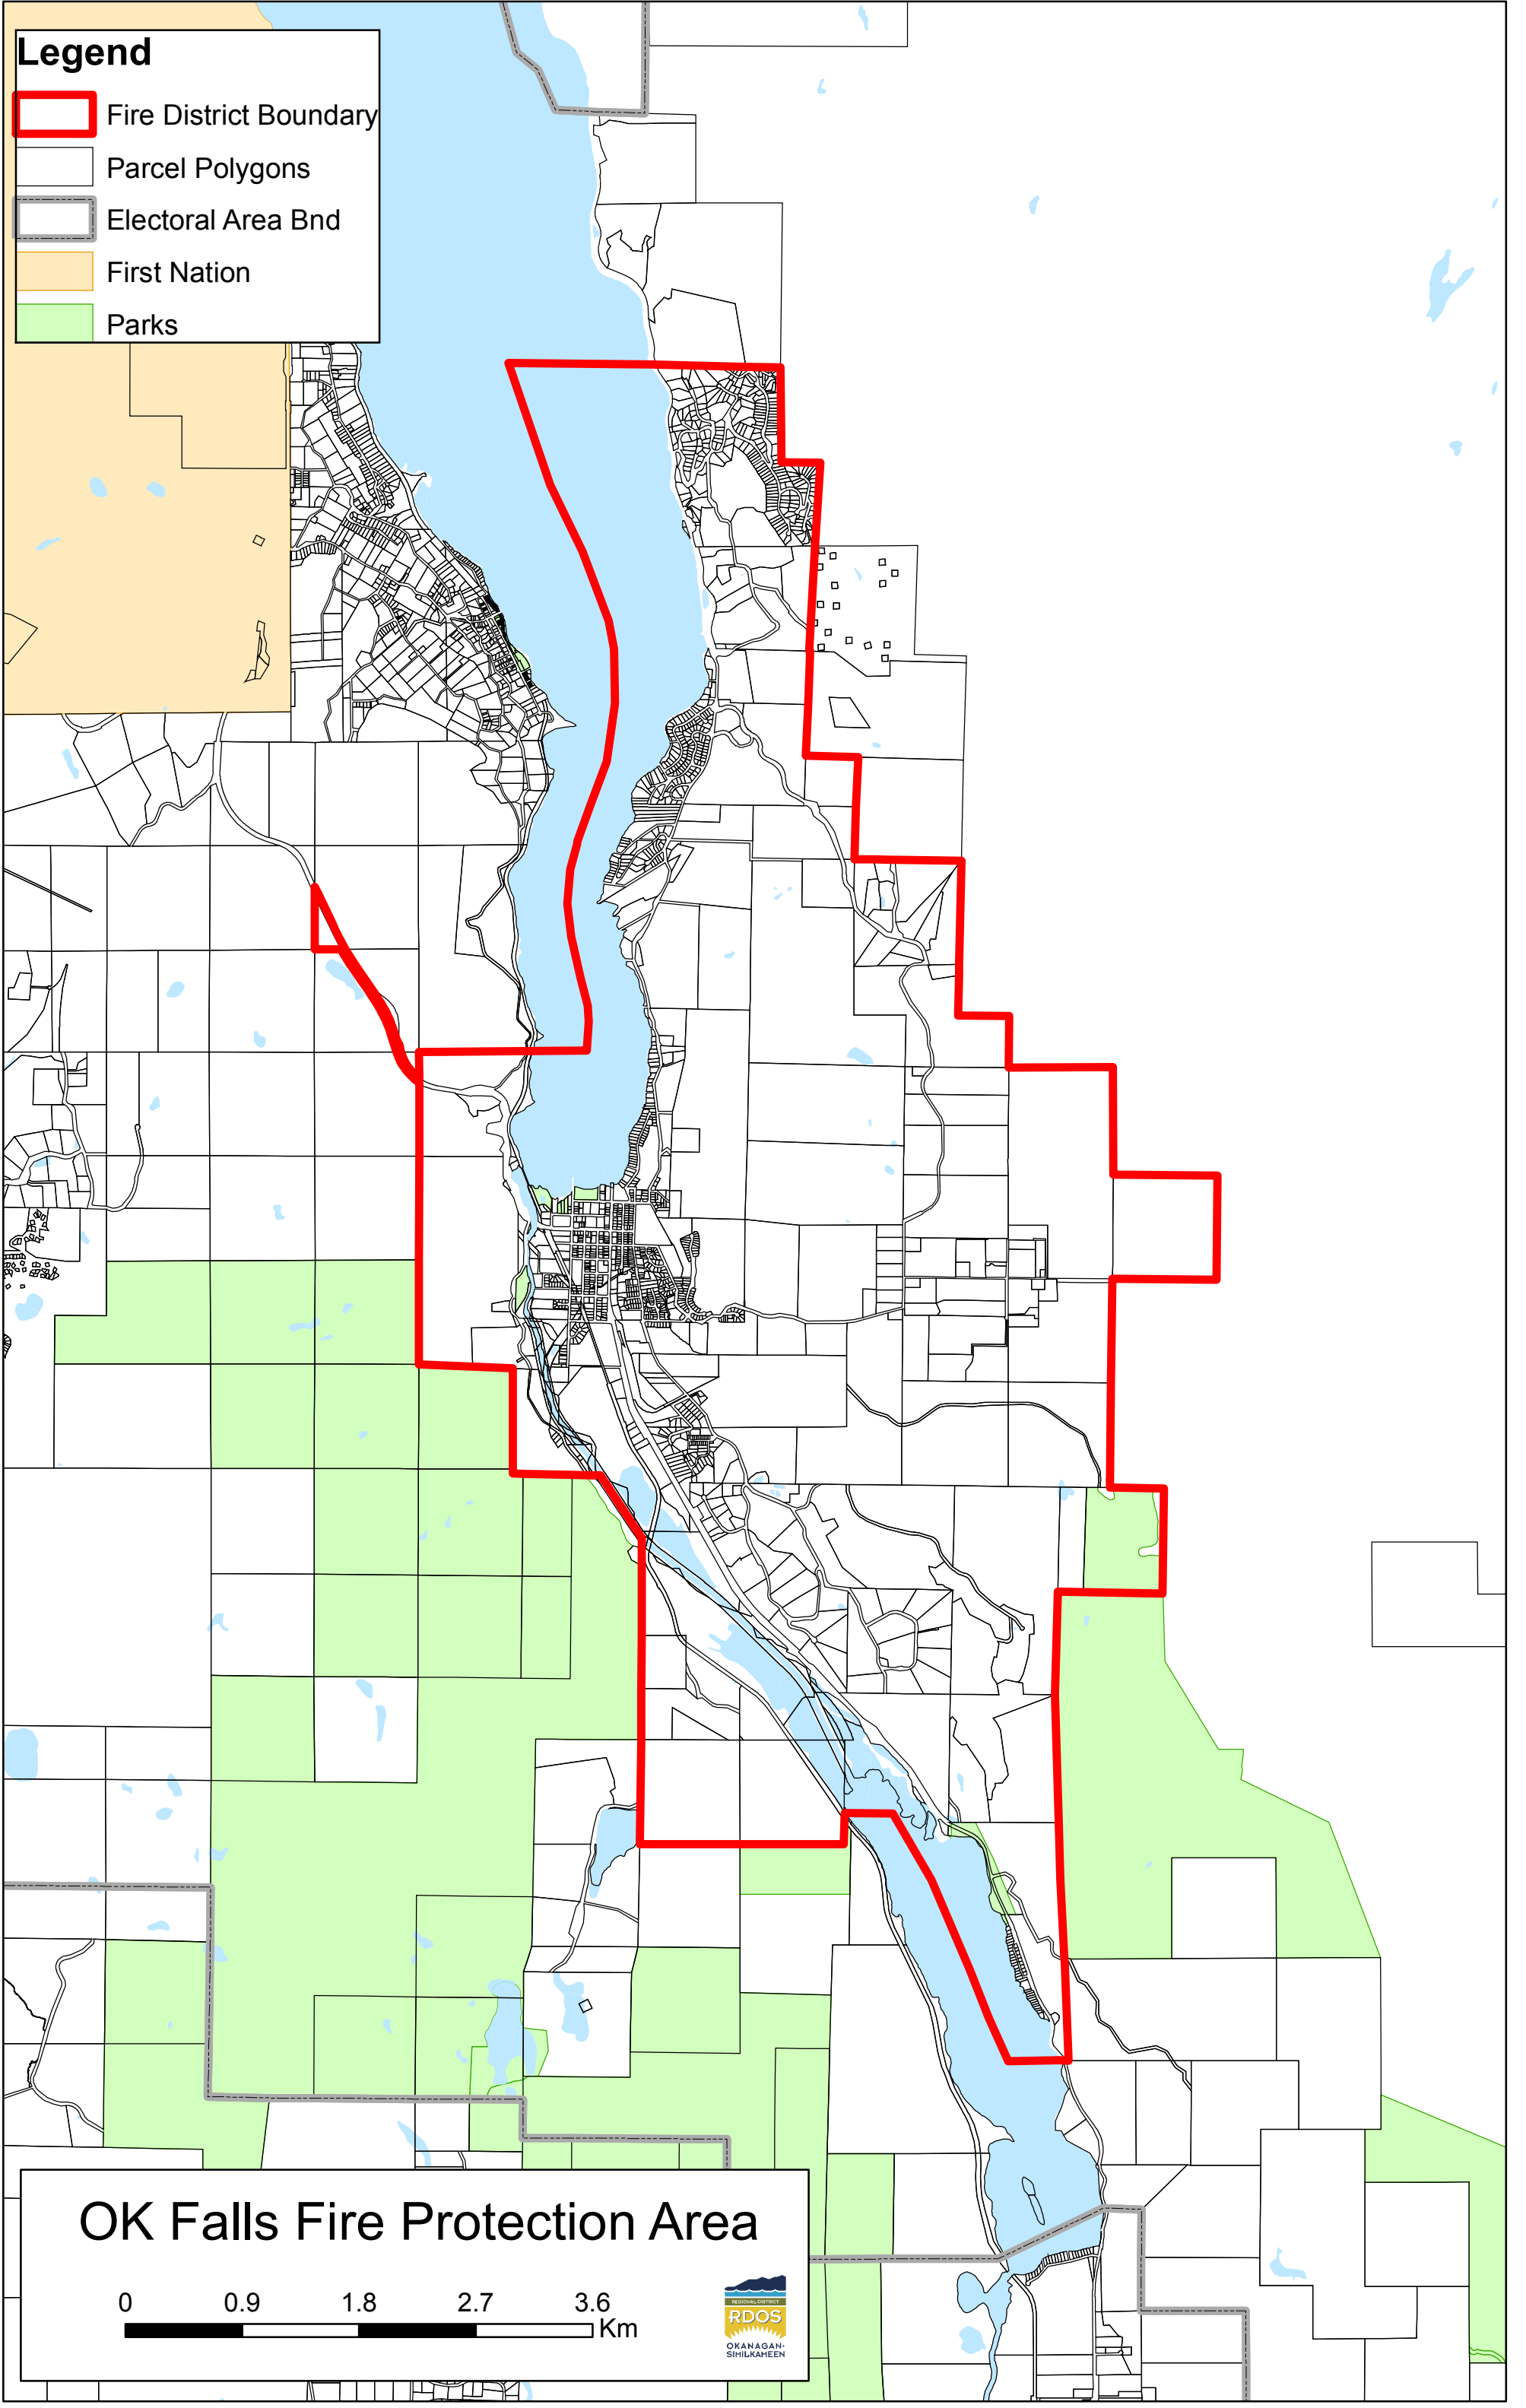

Legend

-  Fire District Boundary
-  Parcel Polygons
-  Electoral Area Bnd
-  First Nation
-  Parks

OK Falls Fire Protection Area