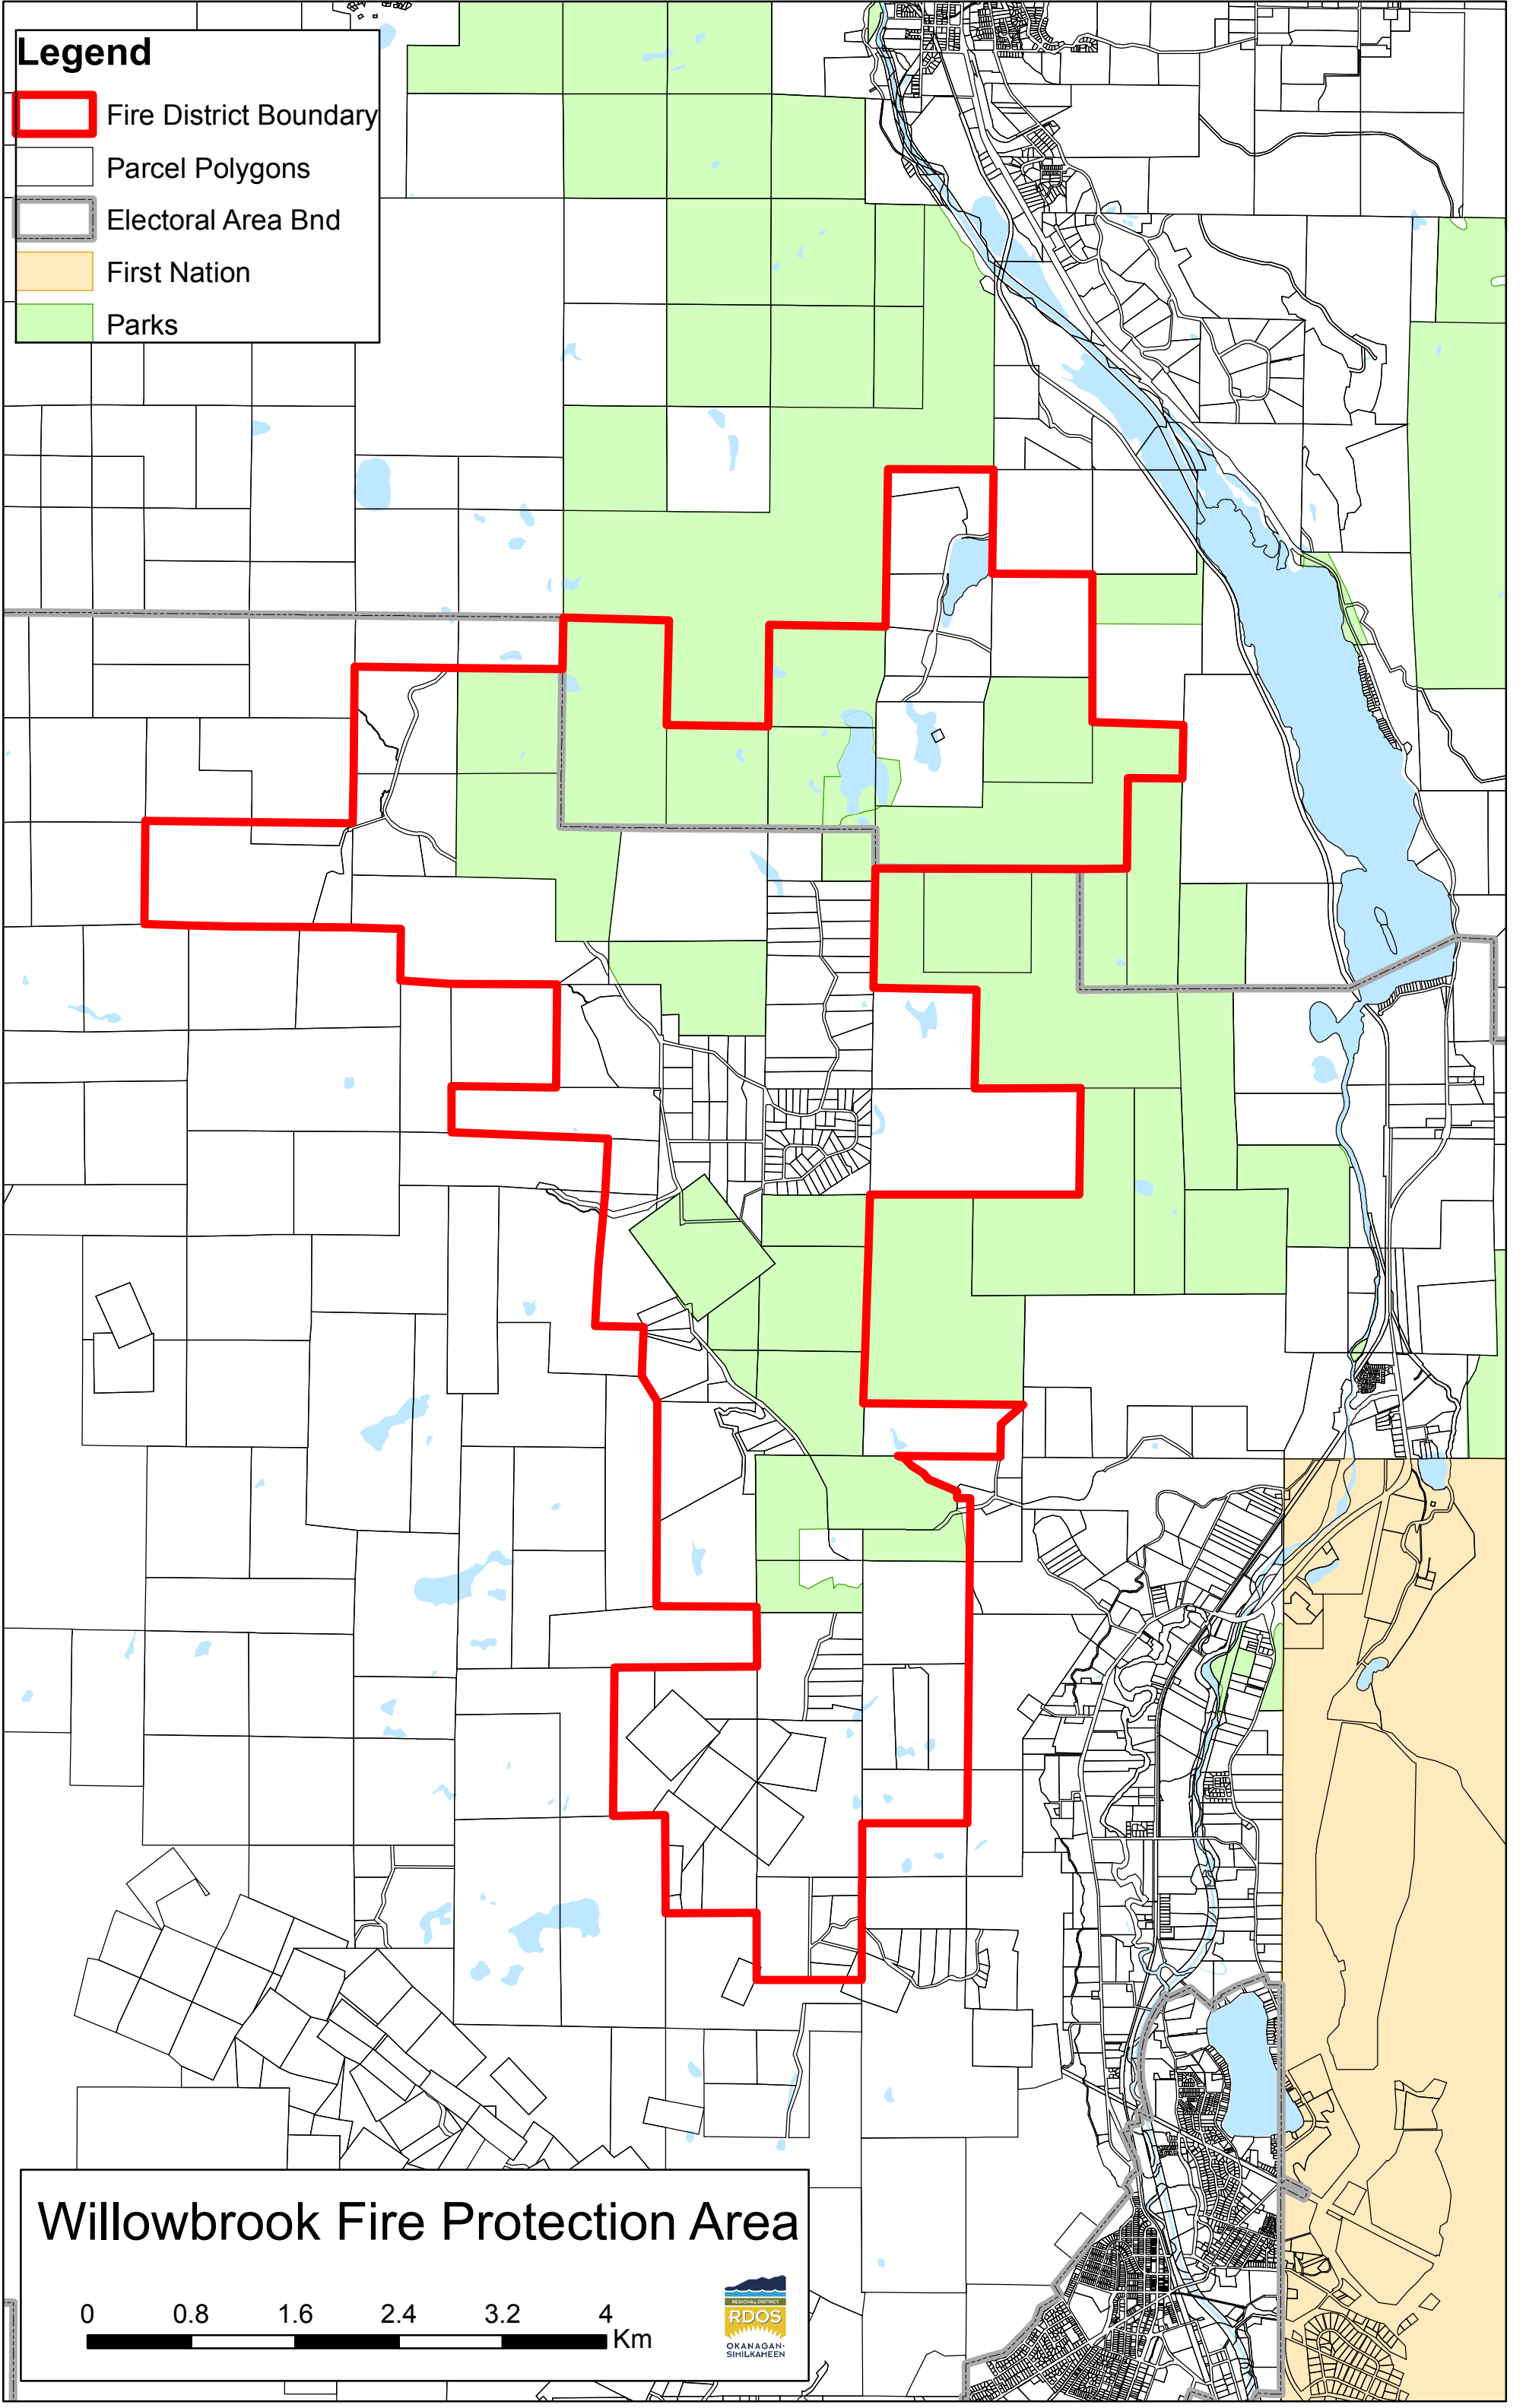

Legend

-  Fire District Boundary
-  Parcel Polygons
-  Electoral Area Bnd
-  First Nation
-  Parks

Willowbrook Fire Protection Area

0 0.8 1.6 2.4 3.2 4 Km