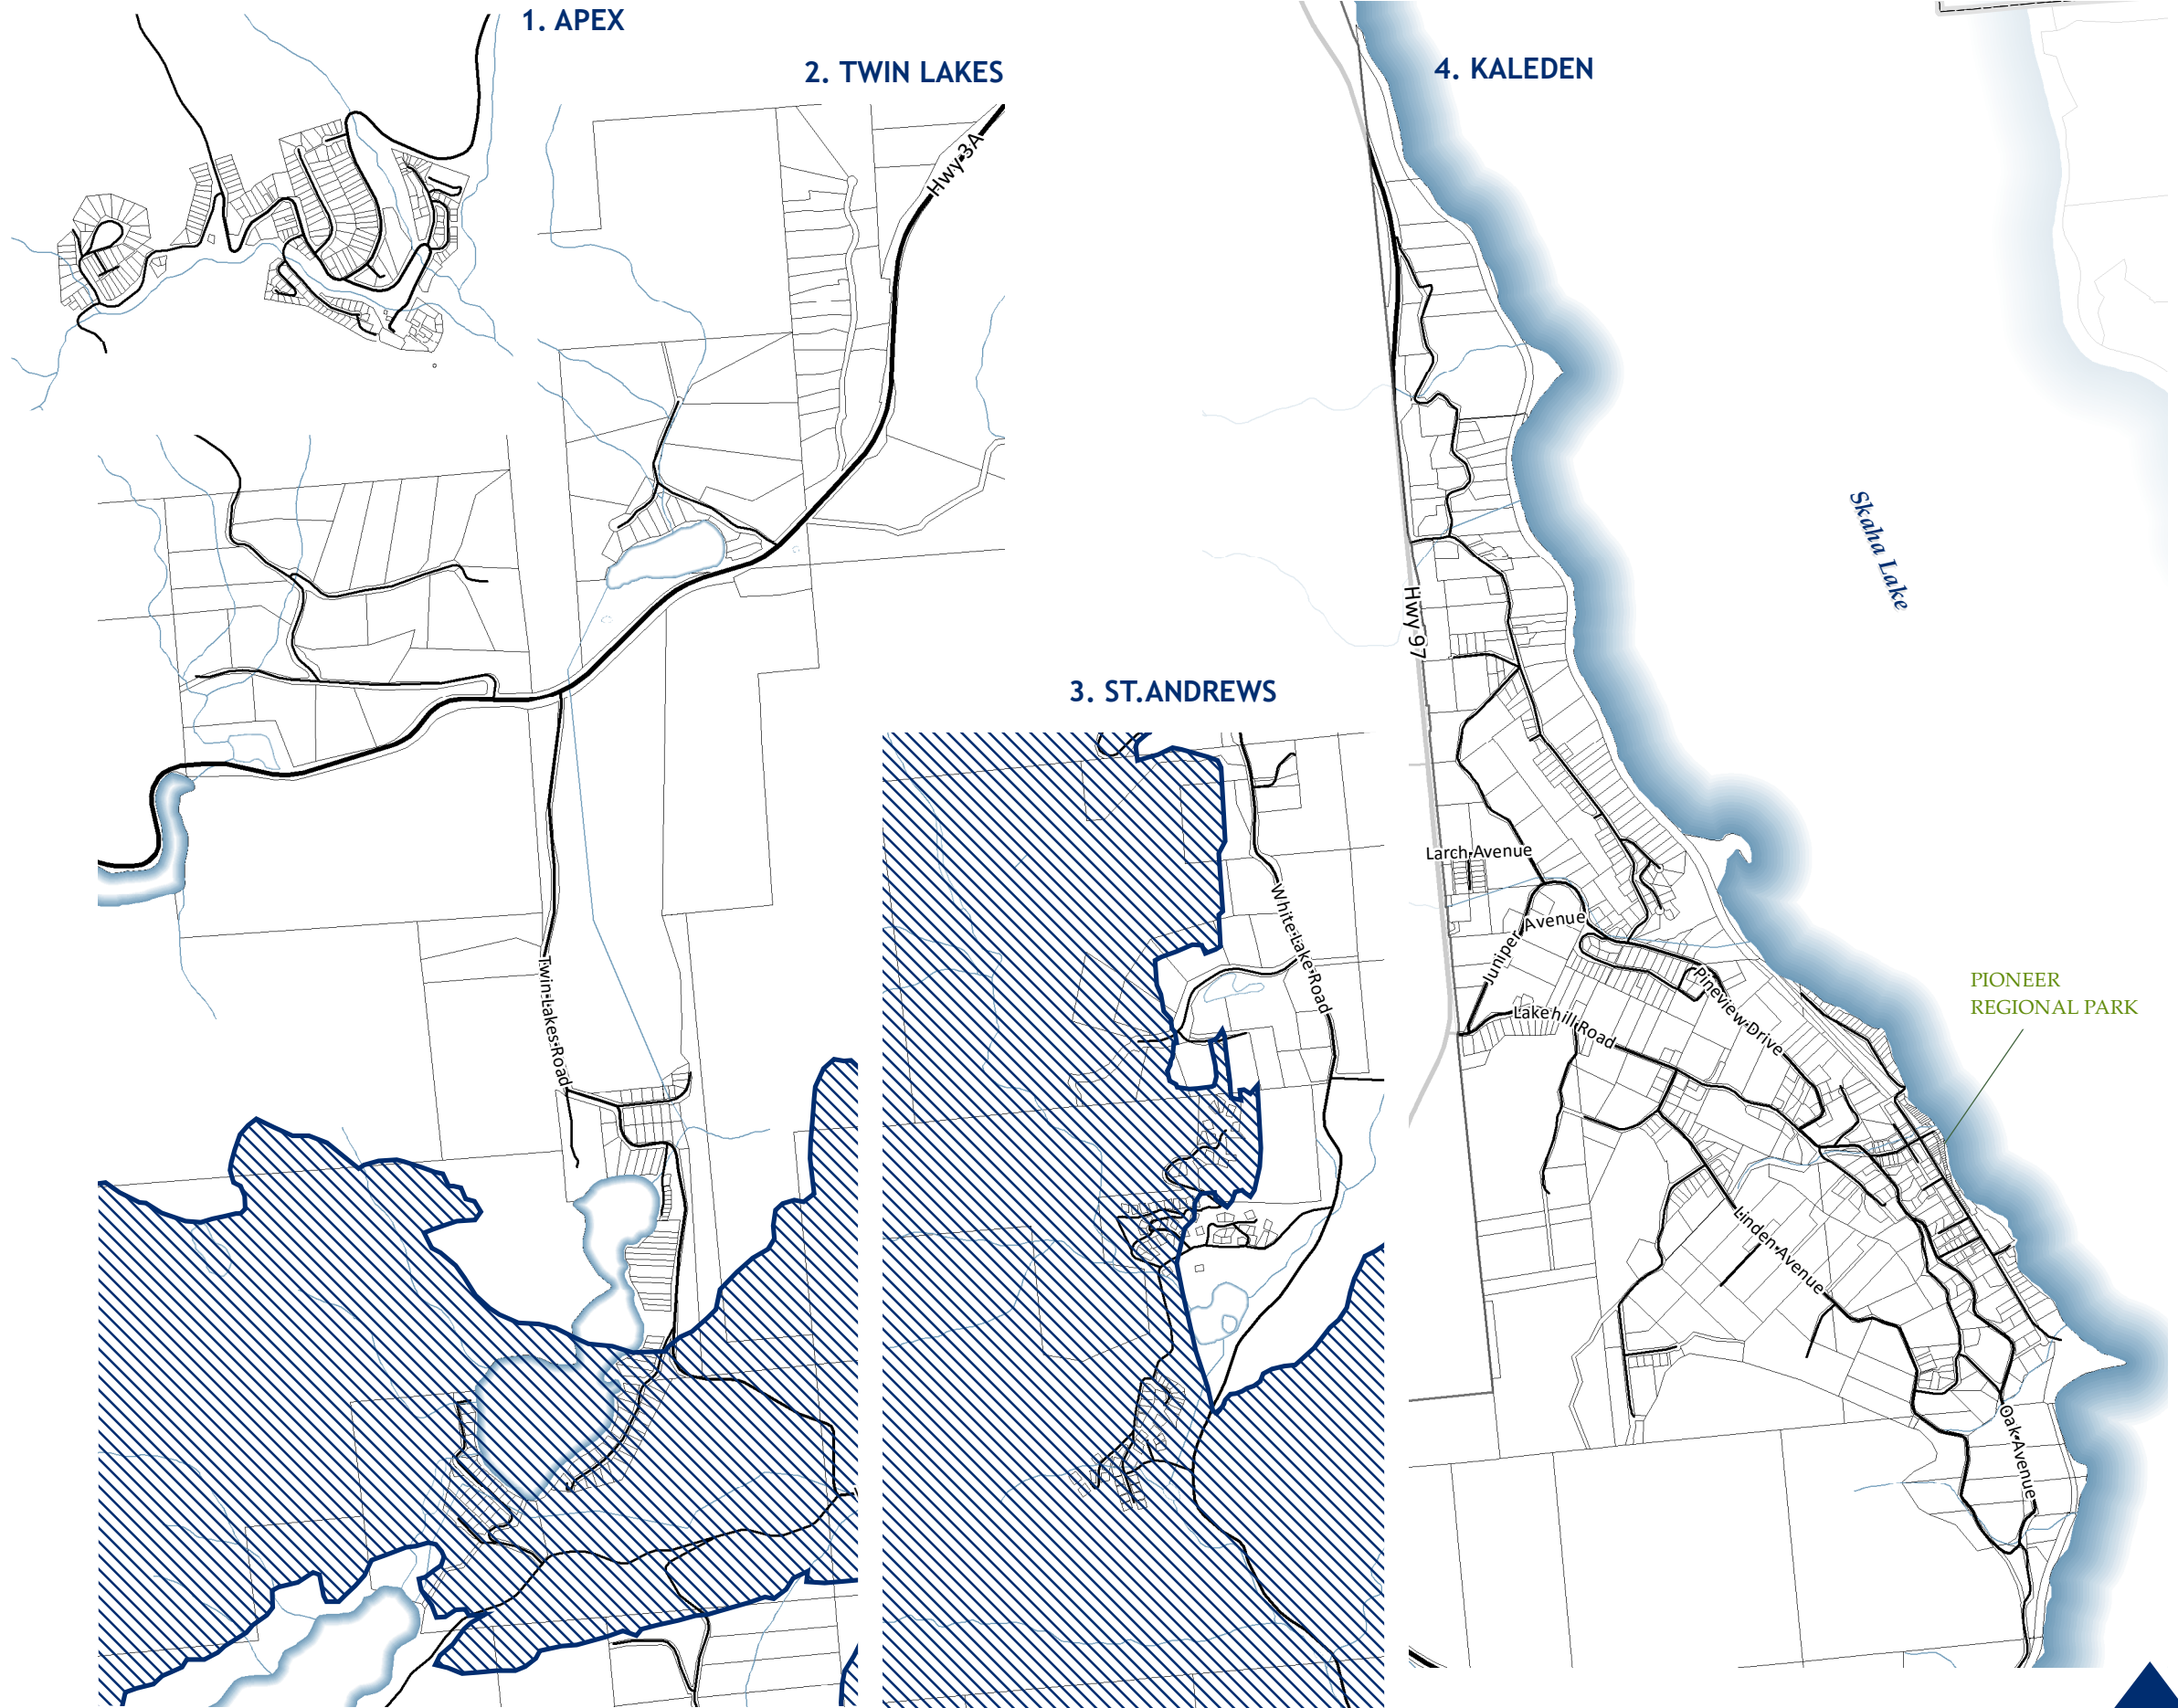

1. APEX

2. TWIN LAKES

4. KALEDEN

3. ST. ANDREWS

**RDOS AREA "D-1" OCP SCHEDULE 'C'
DOMINION RADIO ASTROPHYSICAL
OBSERVATORY (DRAO) - RADIO
FREQUENCY INTERFERENCE (RFI)
AREA INSETS**

 DRAO Radio Frequency Interference Area

- note: The Radio Frequency Interference (RFI) Area identifies the approximate areas that are:
1. Directly within the lines-of-sight of existing telescopes or potentially within the lines-of-sight of any future telescopes;
 2. Within 61.0 metres vertically of such lines-of-sight; and,
 3. Within 2.5 km of the Observatory.

This is Schedule 'C' (Official Community Plan Map) as referenced in the Regional District of Okanagan-Similkameen's Electoral Area "D-1" Official Community Plan Bylaw No. 2683, 2016

Chair _____
Chief Administrative Officer _____
Schedule Amendments: Bylaw Number, Adoption Date _____